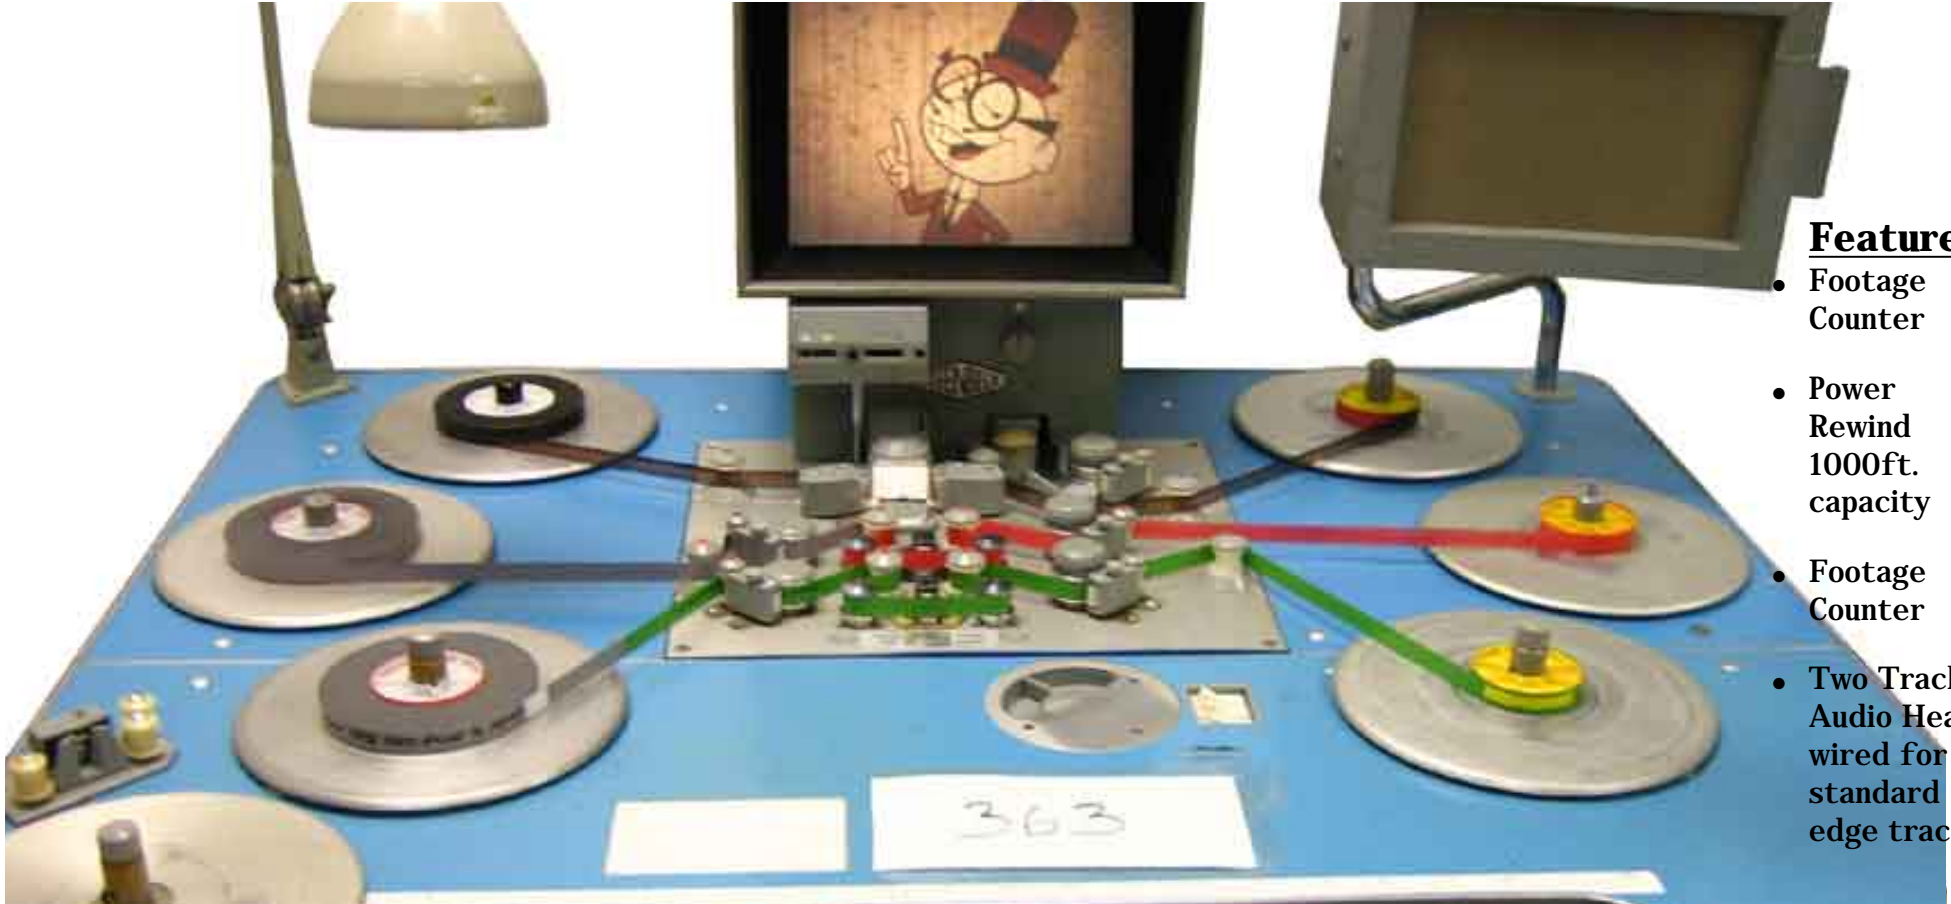

THE BOSTON CONNECTION INC.

FILM EDITING EQUIPMENT SUPPLIER

Used Equipment

\$900

Lot #363, a Steenbeck ST- 900W 6- Plate Flatbed Editing Machine

Features:

- Footage Counter
- Power Rewind 1000ft. capacity
- Footage Counter
- Two Track Audio Heads wired for standard edge track